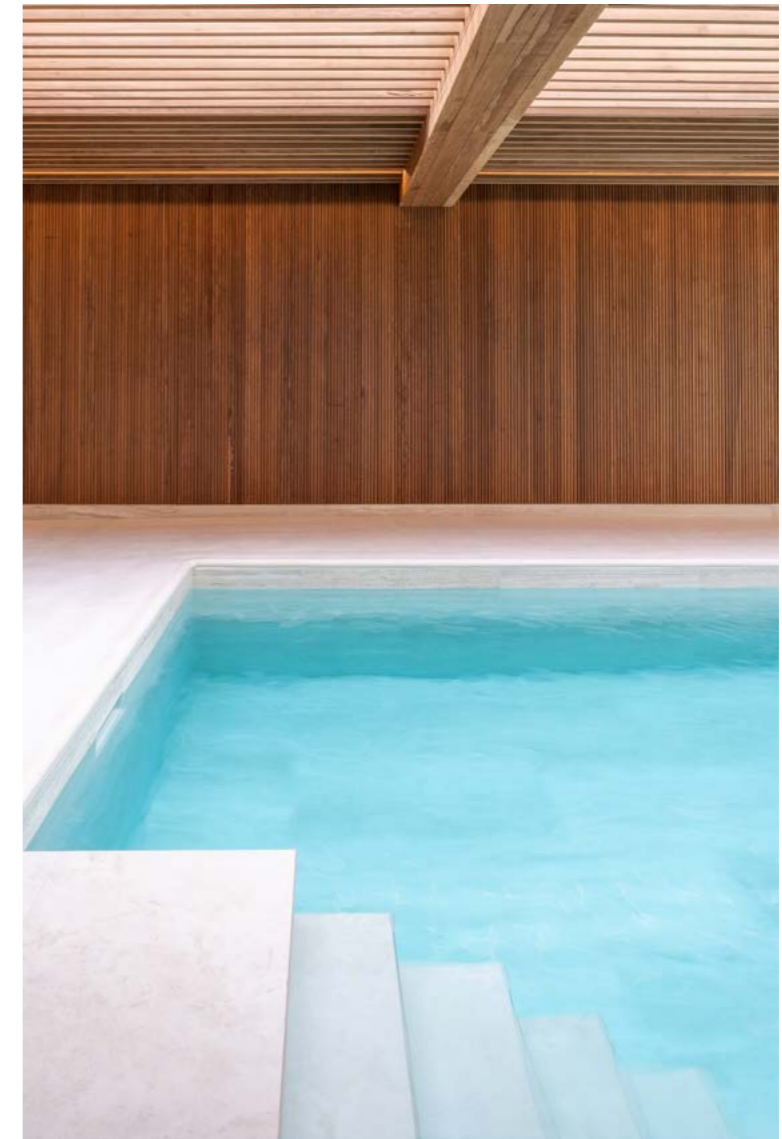

# Spas

YUSPA  
2024, Beijing, China  
Weijun Wang  
Microtopping® / Puometallo

YOGA CENTER  
2025. Sweden  
Solidro

WELLNESS CENTER  
2024. Antwerp Belgium  
Microtopping®

# Our solutions for hotels and spas

EN

Modern, seamless surfaces with a minimal thickness, ideal to renovate your indoor and outdoor floors. Create your own "custom-made floor" according to your needs by choosing amongst countless colours, effects and finishes.

IT

Superfici moderne senza fughe a basso spessore, ideali per rinnovare le tue pavimentazioni interne ed esterne. Crea il "pavimento su misura" in base alle tue esigenze e scegliendo tra gli infiniti colori, effetti e finiture.