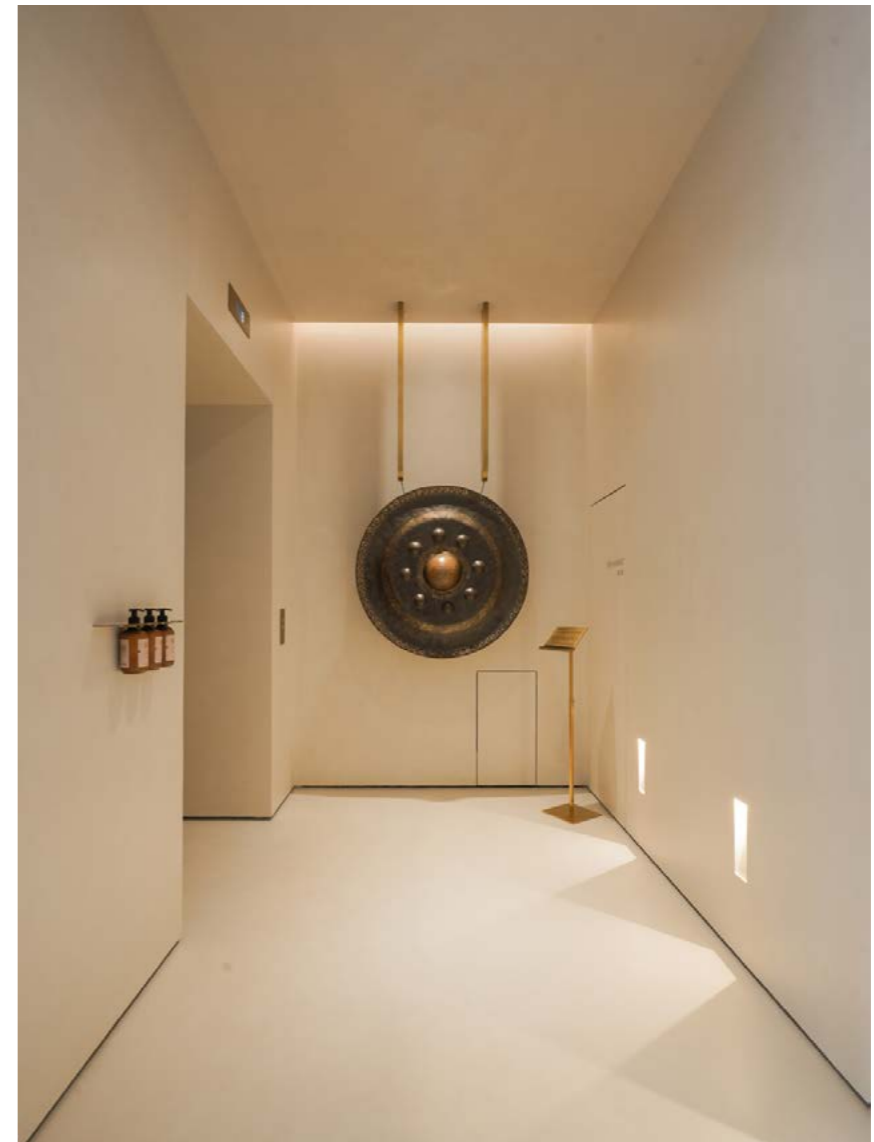

# Resort

PATINA MALDIVE RESORT  
2021. Maldives  
Studio mk27  
Rasico®

# Spas

YUSPA  
2024, Beijing, China  
Weijun Wang  
Microtopping® / Puometallo

YOGA CENTER  
2025. Sweden  
Solidro

WELLNESS CENTER  
2024. Antwerp Belgium  
Microtopping®

# Our solutions for hotels and spas

EN

Modern, seamless surfaces with a minimal thickness, ideal to renovate your indoor and outdoor floors. Create your own "custom-made floor" according to your needs by choosing amongst countless colours, effects and finishes.

IT

Superfici moderne senza fughe a basso spessore, ideali per rinnovare le tue pavimentazioni interne ed esterne. Crea il "pavimento su misura" in base alle tue esigenze e scegliendo tra gli infiniti colori, effetti e finiture.